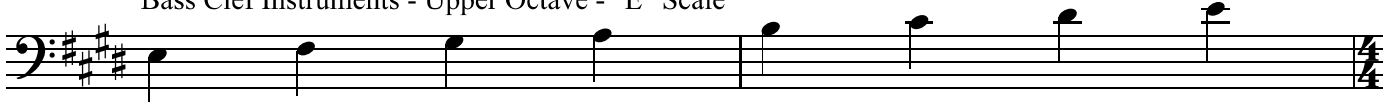

E SIGHT-READING + RHYTHM EXERCISES

Level 1

Bass Clef Instruments - Upper Octave - "E" Scale

On this sheet, we will introduce 16th note/8th note combinations.

This means that within 1 beat, there may be both 8th notes and 16th notes.

Remember that 8th notes are counted 1+2+3+4+.

Remember that 16th notes are counted 1-e+-a-2-e+-a-3-e+-a-4-e+-a.

There are 2 ways this can happen.

If there is an 8th followed by two 16ths () it will be labeled 1-+-a.